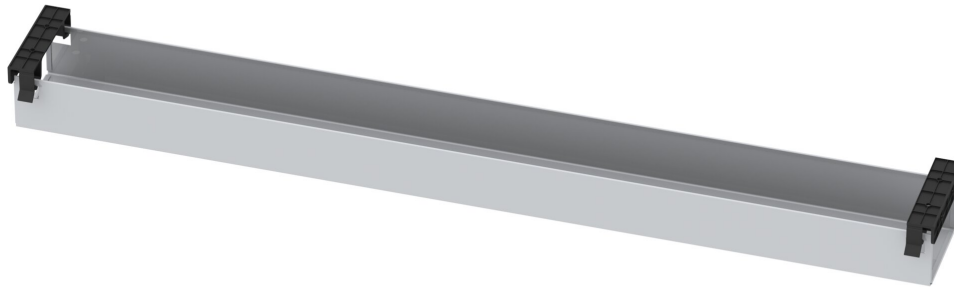

CABLE TRAY 1200 MM MODEL 0903

STANDARD VERSION

Concealed cable management through closed, foldable metal cable tray 125x80 mm

OPTIONS

TECHNICAL SPECIFICATIONS

WIDTH	1,200 cm
HEIGHT	8 cm
DEPTH	13 cm

BENEFITS/SPECIALS