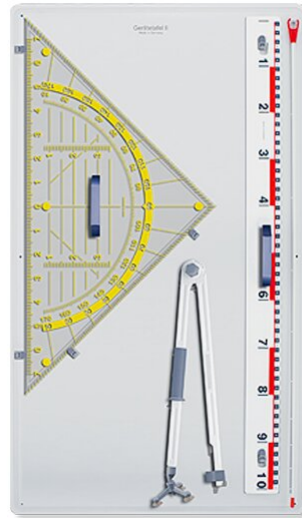

# DRAWING TOOL SET 4 PIECES MODEL 6863

## STANDARD VERSION

Set of 4 drawing instruments consisting of: Ruler, compass with board protector, geo-triangle 80 cm and pointer. Magnetic. With tool board.

## TECHNICAL SPECIFICATIONS

WIDTH	60 cm
HEIGHT	110 cm
WEIGHT	6 kg

Our range of materials and colors can be found in the A2S material overview.

**MADE  
IN  
GERMANY**

A2S-Furnishing Systems Ltd.  
ASS-Einrichtungssysteme GmbH  
info@a2s.com  
WWW.A2S.COM