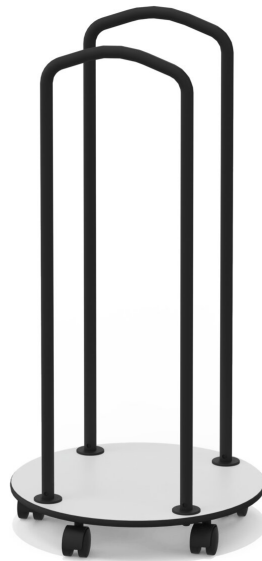

TRANSPORT TROLLEY FOR CHILL SEAT CUSHION MODEL 5035.045

STANDARD VERSION

Compact board, highly compressed, black dyed wood fiber board, thickness: 17 mm, decor pure white U0400.
Metallbügelhalter epoxidharzbeschichtet.
Fahrbar auf 5 Rollen

TECHNICAL SPECIFICATIONS

TOTAL HEIGHT	906 cm
DIAMETER	45 cm
WEIGHT	5 kg

BENEFITS/SPECIALS

Zur Aufbewahrung und
einfachem Transport von
CHILL Sitzkissen.

Our range of materials and colors can be found in the A2S material overview.

A2S-Furnishing Systems Ltd.
ASS-Einrichtungssysteme GmbH
info@a2s.com
WWW.A2S.COM