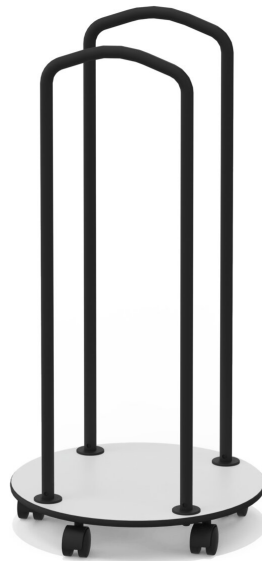

TRANSPORT TROLLEY FOR CHILL SEAT CUSHION MODEL 5035.045

STANDARD VERSION

Compact board, highly compressed, black dyed wood fiber board, thickness: 17 mm, decor pure white U0400.
Metallbügelhalter epoxidharzbeschichtet.
Fahrbar auf 5 Rollen

TECHNICAL SPECIFICATIONS

TOTAL HEIGHT	906 cm
DIAMETER	45 cm
WEIGHT	5 kg

BENEFITS/SPECIALS

Zur Aufbewahrung und
einfachem Transport von
CHILL Sitzkissen.

Our range of materials and colors can be found in the A2S material overview.