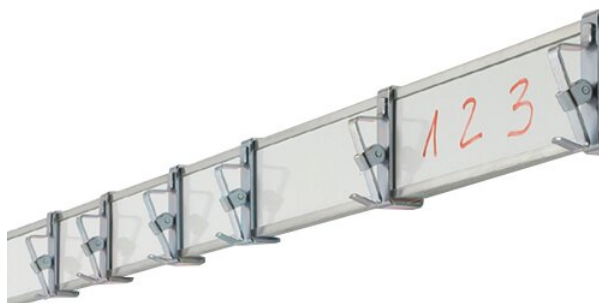

WALL-MOUNTED PICTURE CLAMPING STRIP MODEL 6865.002

STANDARD VERSION

Picture clamp strip incl. 4 picture clamps per running meter.

TECHNICAL SPECIFICATIONS

WIDTH	200 cm
HEIGHT	5 cm

Our range of materials and colors can be found in the A2S material overview.