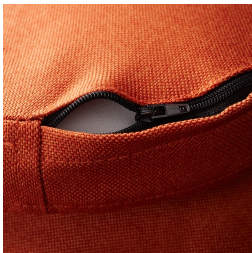

BENEFITS/SPECIALS

Cover removable by zipper