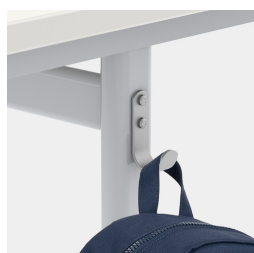

MODEL 8564

BENEFITS/SPECIALS

Melamine coated table top with robust plastic edge

Optional melamine coated table top with ASSODUR® edge

Optional compact board as table top

Optional table top multiplex melamine coated

Optional melamine coated table top with solid wood edge

Floor protector with continuous step protection

Includes one satchel hook per seat

Optional WOODMARK table top in shatterproof quality

Seating on both sides due to central column frame