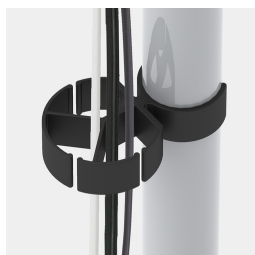

CABLE CLAMP PLASTIC, Ø38-40MM MODEL 3035.003

STANDARD VERSION

Three-chamber cable guide clamp made of flexible plastic (black) with clips for fastening. Easy insertion and separate cable routing possible.

OPTIONS

BENEFITS/SPECIALS

Easy cable insertion with separate cable routing

Can be retrofitted at any time

Our range of materials and colors can be found in the A2S material overview.

A2S-Furnishing Systems Ltd.
ASS-Einrichtungssysteme GmbH
info@a2s.com
WWW.A2S.COM