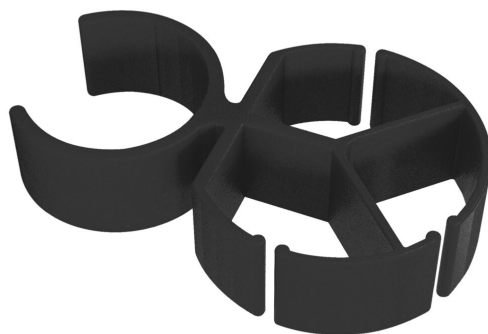

CABLE CLAMP PLASTIC, Ø38-40MM MODEL 3035.003

STANDARD VERSION

Three-chamber cable guide clamp made of flexible plastic (black) with clips for fastening. Easy insertion and separate cable routing possible.

OPTIONS

BENEFITS/SPECIALS

Easy cable insertion with separate cable routing

Can be retrofitted at any time

Our range of materials and colors can be found in the A2S material overview.

A2S-Furnishing Systems Ltd.
ASS-Einrichtungssysteme GmbH
info@a2s.com
WWW.A2S.COM