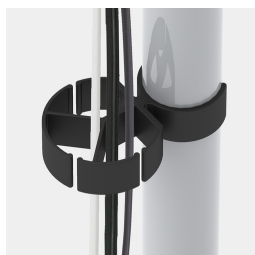

CABLE CLAMP PLASTIC, Ø38-40MM MODEL 3035.003

STANDARD VERSION

Three-chamber cable guide clamp made of flexible plastic (black) with clips for fastening. Easy insertion and separate cable routing possible.

OPTIONS

BENEFITS/SPECIALS

Easy cable insertion with
separate cable routing

Can be retrofitted at any time

Our range of materials and colors can be found in the A2S material overview.

A2S-Furnishing Systems Ltd.
ASS-Einrichtungssysteme GmbH
info@a2s.com
WWW.A2S.COM