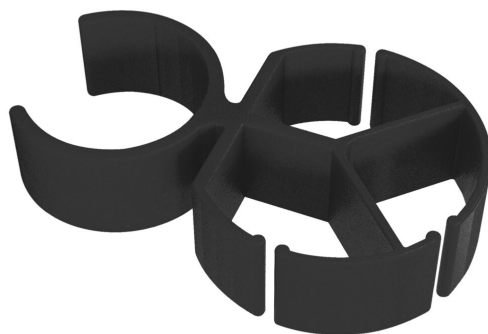

CABLE CLAMP PLASTIC, Ø38-40MM MODEL 3035.003

STANDARD VERSION

Three-chamber cable guide clamp made of flexible plastic (black) with clips for fastening. Easy insertion and separate cable routing possible.

OPTIONS

BENEFITS/SPECIALS

Easy cable insertion with
separate cable routing

Can be retrofitted at any time

Our range of materials and colors can be found in the A2S material overview.

A2S-Furnishing Systems Ltd.
ASS-Einrichtungssysteme GmbH
info@a2s.com
WWW.A2S.COM