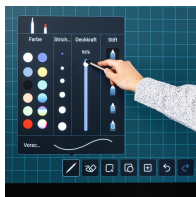

STANDARD VERSION

Digital panel, display size 75" & 86", made of tempered glass (ESG), glare-free with touch screen, aspect ratio 16:9, resolution 3,840 x 2,160 pixels (UHD);
2 integrated 12W speakers

OPTIONS

- Slide-in PC
- Audio system
- Height adjustment electric
- two double-sided writeable blackboard wings

TECHNICAL SPECIFICATIONS

ADJUSTMENT RANGE VERSION	bis zu 60 cm
	mobile, adjustable in height

BENEFITS/SPECIALS

Edge protection due to rounded safety corners

Clever whiteboard app with lots of templates and functions

Clear and intuitive operating concept

Simple screen transmission from all end devices

Connections integrated directly in the housing