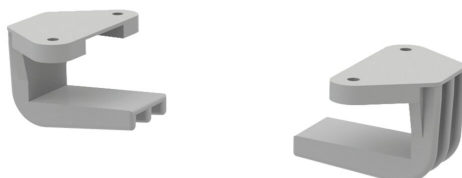

PLASTIC CHAIR SUSPENSION MODEL 0200

STANDARD VERSION

Plastic chair suspension, per seat.
Suitable for all gliding chairs with closed runners.

OPTIONS

BENEFITS/SPECIALS

Can be retrofitted at any time

Our range of materials and colors can be found in the A2S material overview.