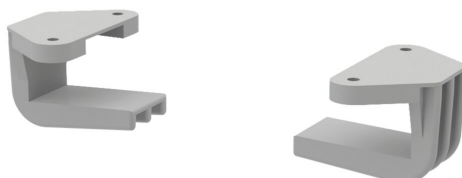

# PLASTIC CHAIR SUSPENSION MODEL 0200

## STANDARD VERSION

Plastic chair suspension, per seat.  
Suitable for all gliding chairs with closed runners.