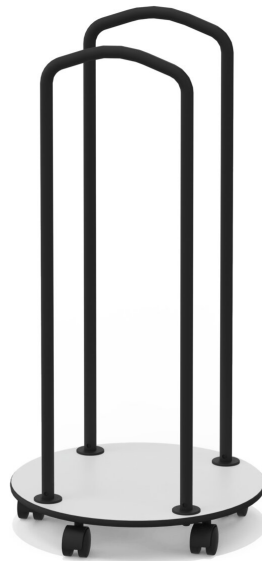

TRANSPORT TROLLEY FOR CHILL SEAT CUSHION MODEL 5035.045

STANDARD VERSION

Compact board, highly compressed, black dyed wood fiber board, thickness: 17 mm, decor pure white U0400.
Metallbügelhalter epoxidharzbeschichtet.
Fahrbar auf 5 Rollen

TECHNICAL SPECIFICATIONS

TOTAL HEIGHT	356.69 "
DIAMETER	17.72 "
WEIGHT	11 lb

BENEFITS/SPECIALS

Zur Aufbewahrung und
einfachem Transport von
CHILL Sitzkissen.

Our range of materials and colors can be found in the A2S material overview.