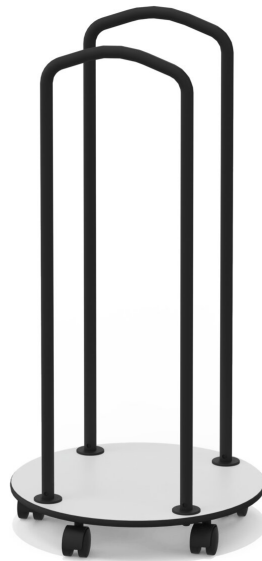

TRANSPORT TROLLEY FOR CHILL SEAT CUSHION MODEL 5035.045

STANDARD VERSION

Compact board, highly compressed, black dyed wood fiber board, thickness: 17 mm, decor pure white U0400.
Metallbügelhalter epoxidharzbeschichtet.
Fahrbar auf 5 Rollen

TECHNICAL SPECIFICATIONS

TOTAL HEIGHT	356.69 "
DIAMETER	17.72 "
WEIGHT	11 lb

BENEFITS/SPECIALS

Zur Aufbewahrung und
einfachem Transport von
CHILL Sitzkissen.

Our range of materials and colors can be found in the A2S material overview.

A2S-Furnishing Systems Ltd.
ASS-Einrichtungssysteme GmbH
info@a2s.com
WWW.A2S.COM