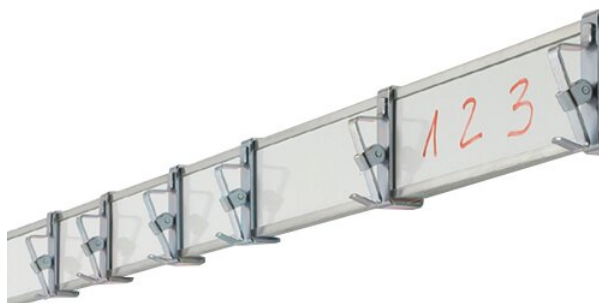

WALL-MOUNTED PICTURE CLAMPING STRIP MODEL 6865.002

STANDARD VERSION

Picture clamp strip incl. 4 picture clamps per running meter.

TECHNICAL SPECIFICATIONS

WIDTH	78.74 "
HEIGHT	1.77 "

Our range of materials and colors can be found in the A2S material overview.